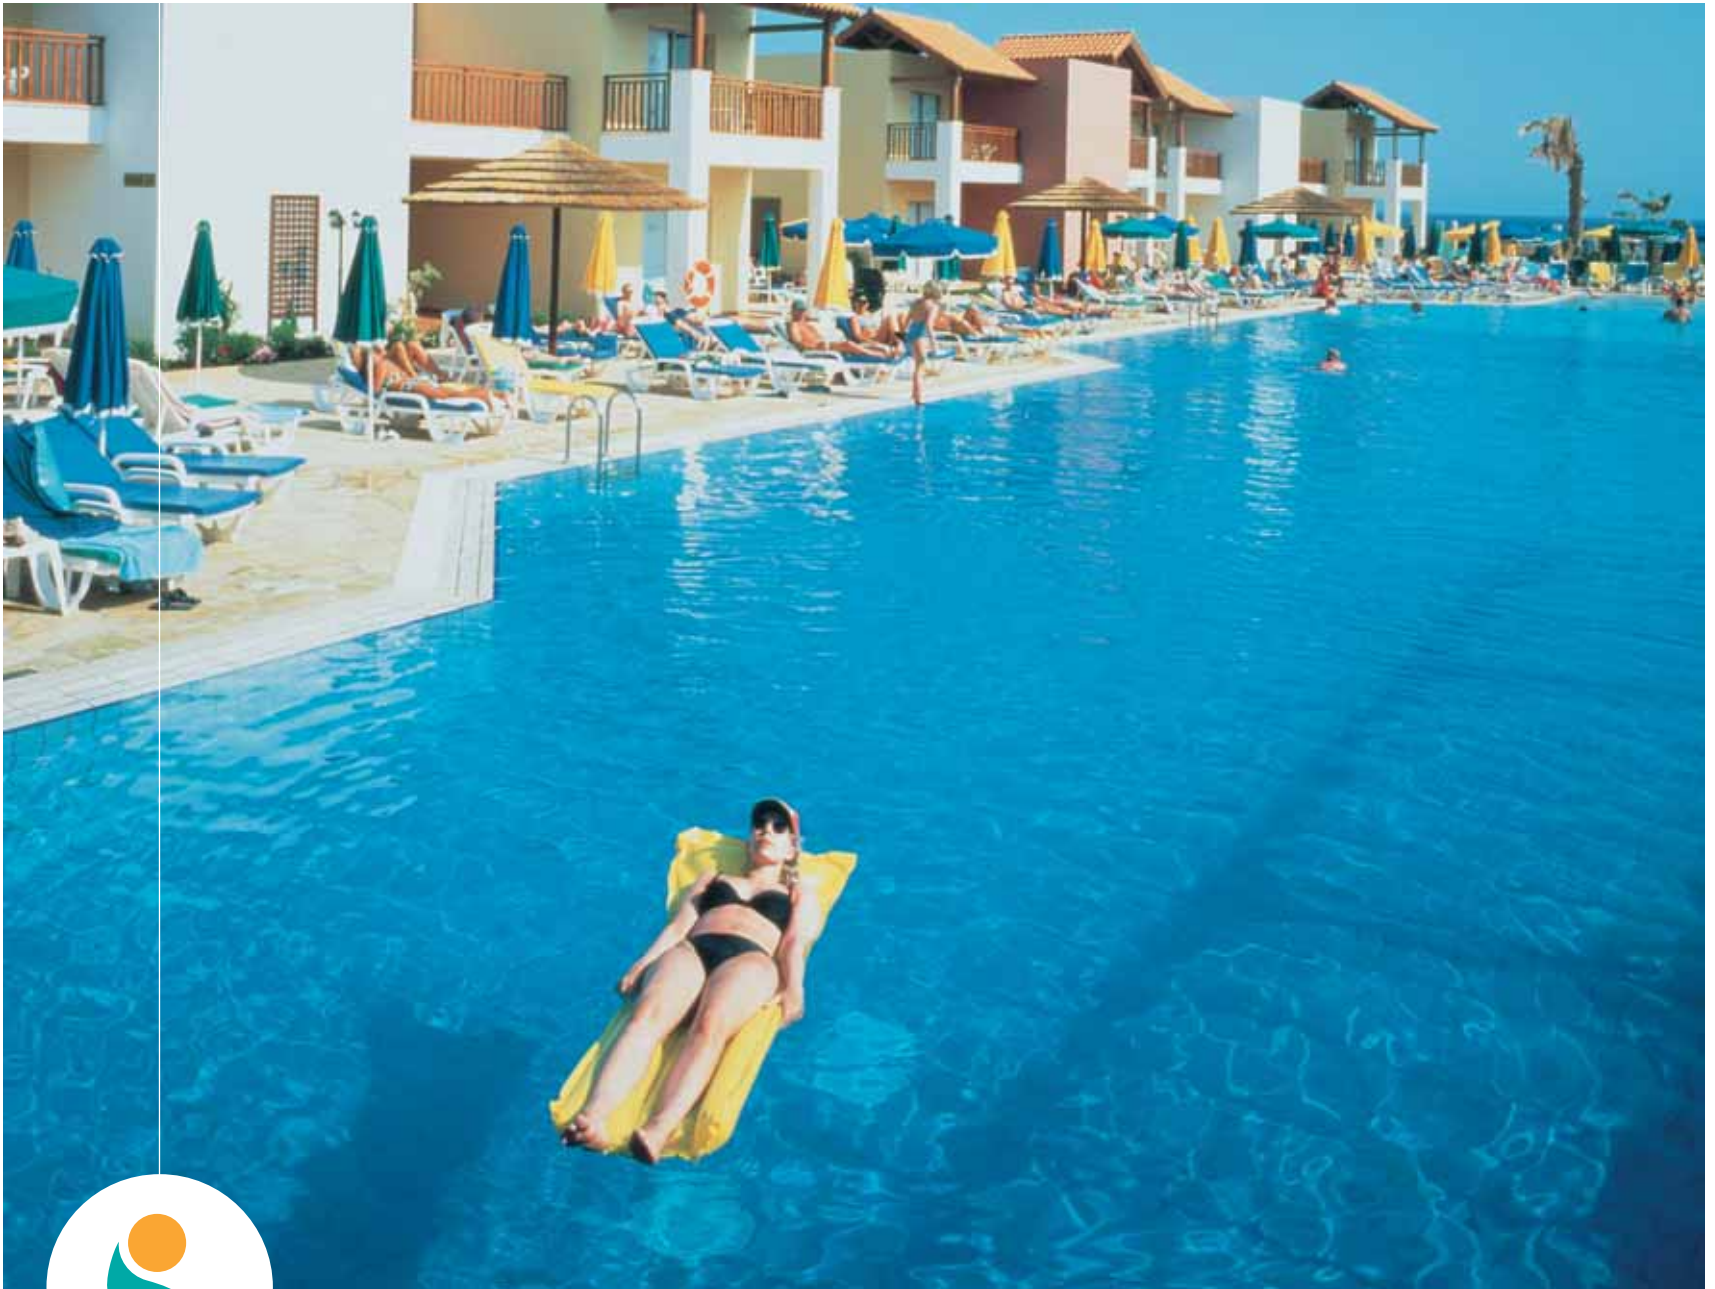

PANTHEA HOLIDAY VILLAGE, Ayia Napa, Cyprus, Tel. +357 23724200, Fax +357 23724350, panthea@aquasolhotels.com.cy, www.aquasolhotels.com